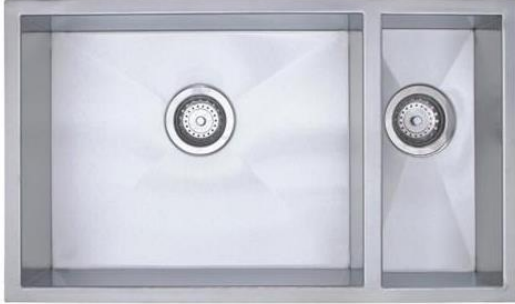

SR-7345 1 & ½ Bowl Stainless Steel Sink

Innova 1 & ½ Bowl SS Sink

- 1.2mm SS304 Stainless Steel
- Wastes to centre of bowl for reversible Bowl Positions
- Sound Deadening Pads
- Wastes Included
- No Overflow

Product Code:

SR-7345

Satin Finish